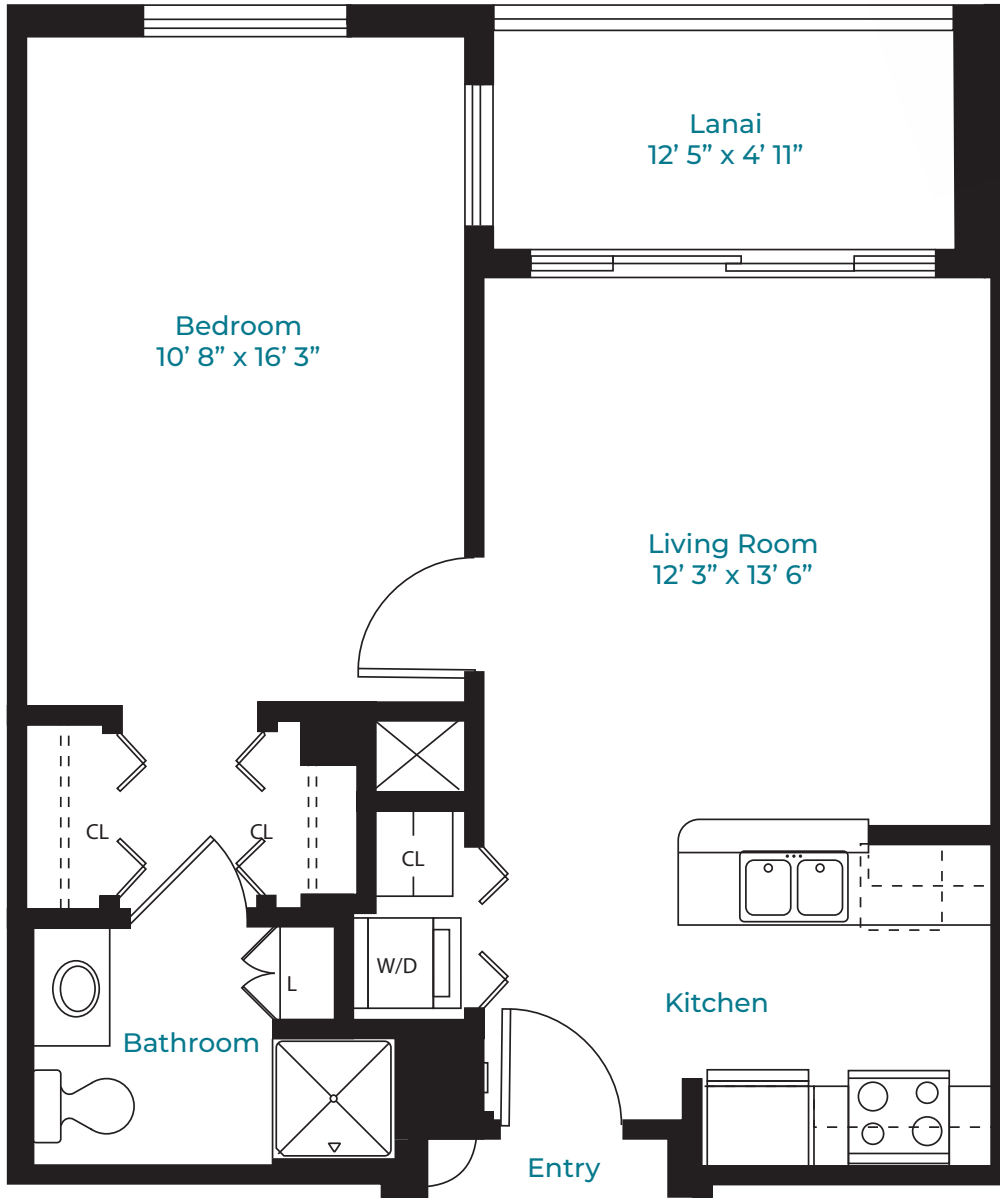

PLUMERIA

626 - 638 SQ. FT. • 1 Bedroom • 1 Bath

All dimensions are approximate.

- | | | | | | |
|---|--------------------------------|---|----------------------------|---|--------------------------|
| 1 | Living Room
12' 3" x 13' 6" | 2 | Bedroom
10' 8" x 16' 3" | 3 | Lanai
12' 5" x 4' 11" |
|---|--------------------------------|---|----------------------------|---|--------------------------|

PLUMERIA

626 - 638 SQ. FT. • 1 Bedroom • 1 Bath

All dimensions are approximate.